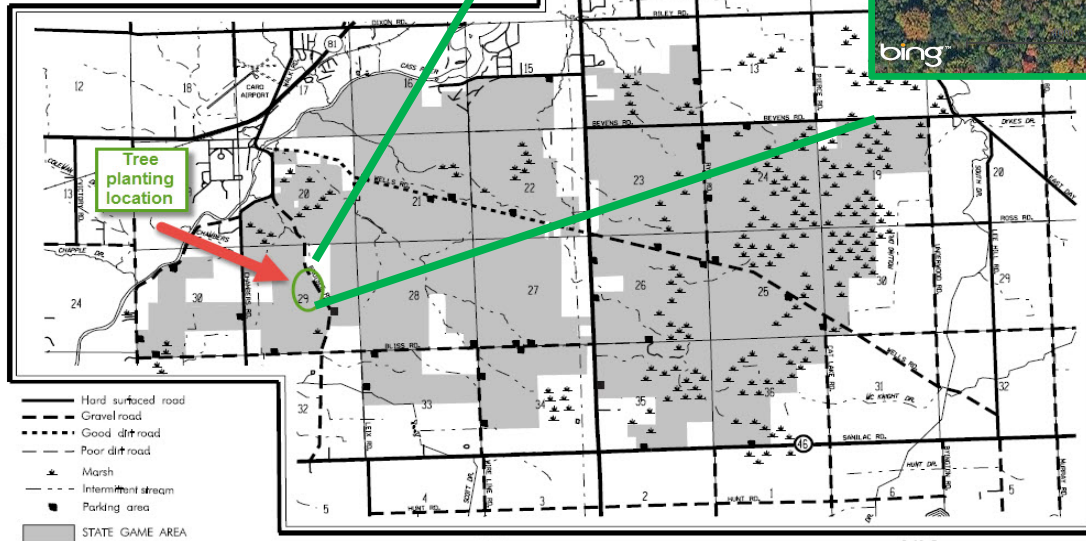

Plant Trees with **MUCC™**
 and the **Reese High School Out-of-Doors Club** on **Friday April 22nd**
 from **10:30am-3:30pm**

MICHIGAN DEPARTMENT OF NATURAL RESOURCES
TUSCOLA STATE GAME AREA

TUSCOLA COUNTY, MICHIGAN

Scale 0 2 Miles

- Hard surfaced road
- - - Gravel road
- · - · - Good dirt road
- · - - Poor dirt road
- Marsh
- · - · - Intermittent stream
- Parking area
- STATE GAME AREA

Project Location: State Land off of Bruisee Rd 1.5 miles north of M-46