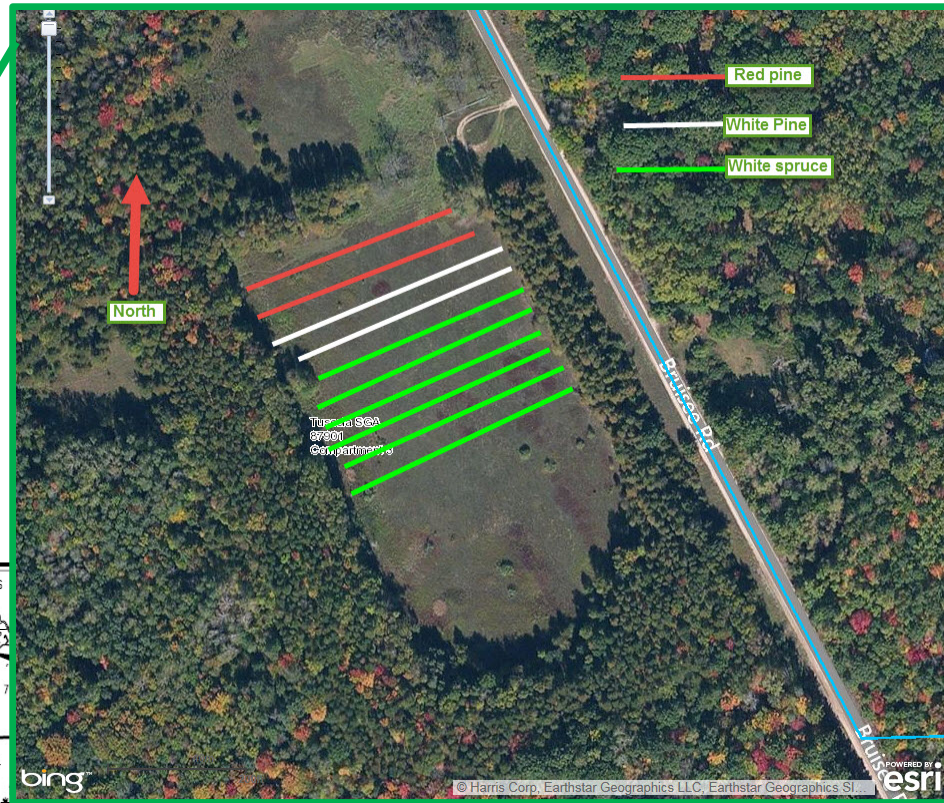

Plant Trees with **MUCC™**
 and the **Reese High School Out-of-Doors Club** on **Friday April 22nd**
 from **10:30am-3:30pm**

MICHIGAN DEPARTMENT OF NATURAL RESOURCES
TUSCOLA STATE GAME AREA

TUSCOLA COUNTY, MICHIGAN

Scale 0 2 Miles

- Hard surfaced road
- - - Gravel road
- · - · - Good dirt road
- · - - Poor dirt road
- Marsh
- · - · - Intermittent stream
- Parking area
- STATE GAME AREA

Project Location: State Land off of Bruisee Rd 1.5 miles north of M-46